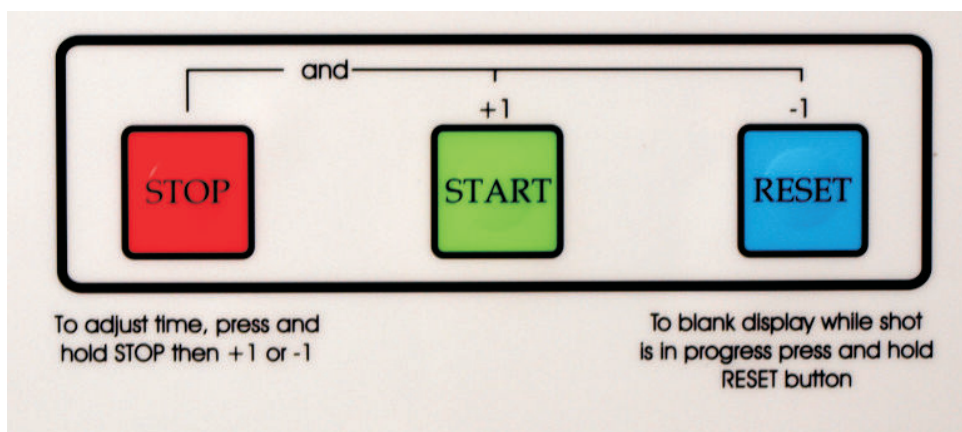

Shot Clock Operation with 3 button control console 24 or 14 second reset

While shot timer is **not** running press the reset button twice to change between 24 and 14 seconds and vice versa

While shot timer is running press the RESET button to reset to 24 seconds or press both START and RESET together to reset to 14 seconds